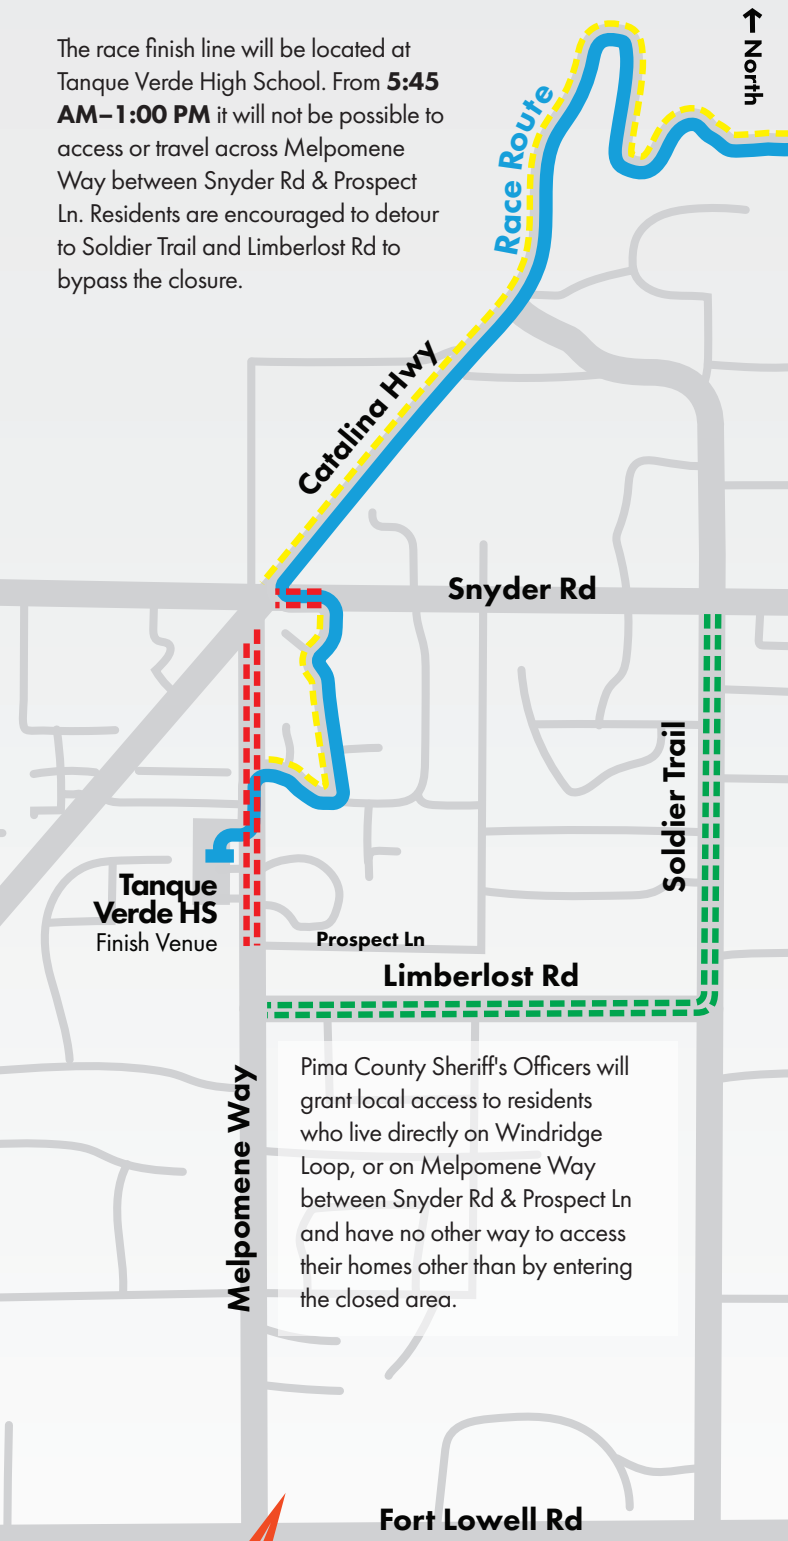

# LOCAL TRAFFIC ALERT

Effective Saturday, November 3rd, 2018

The race finish line will be located at Tanque Verde High School. From **5:45 AM-1:00 PM** it will not be possible to access or travel across Melpomene Way between Snyder Rd & Prospect Ln. Residents are encouraged to detour to Soldier Trail and Limberlost Rd to bypass the closure.

Pima County Sheriff's Officers will grant local access to residents who live directly on Windridge Loop, or on Melpomene Way between Snyder Rd & Prospect Ln and have no other way to access their homes other than by entering the closed area.

-  Detour Route
-  Special Traffic Pattern Expect Delays
-  Race Finish Area
-  Road Closed

# LOCAL TRAFFIC ALERT

Effective Saturday, November 3rd, 2018

The REVEL Mt Lemmon Marathon & Half will take place on **Saturday, Nov 3rd, 2018**. The race begins in Summerhaven and runs down Mt Lemmon Highway to finish at Tanque Verde High School. Special traffic patterns will be in place during the event that residents and visitors should be aware of.